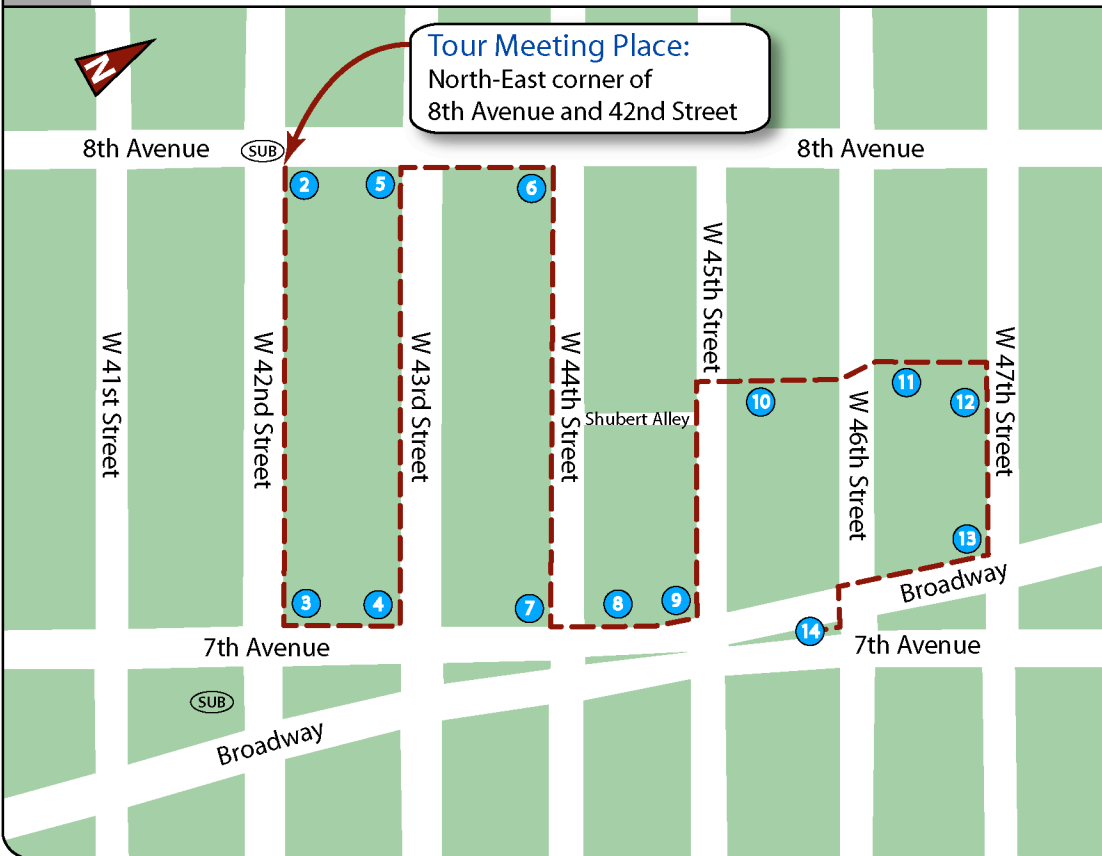

ROUTE MAP

TRACK AND SIGHT LISTING

- 1 Introduction
- 2 42nd Street
- 3 One Times Square
- 4 43rd Street
- 5 8th Avenue
- 6 44th Street
- 7 44th Street and 7th Avenue
- 8 7th Avenue
- 9 45th Street
- 10 Marriott Marquis
- 11 Edison Hotel
- 12 47th Street
- 13 TKTS Booth
- 14 Mystery
- 15 Conclusion

Tour Time: 53 minutes Distance: 1.0 mi

 Denotes nearby Subway entrance