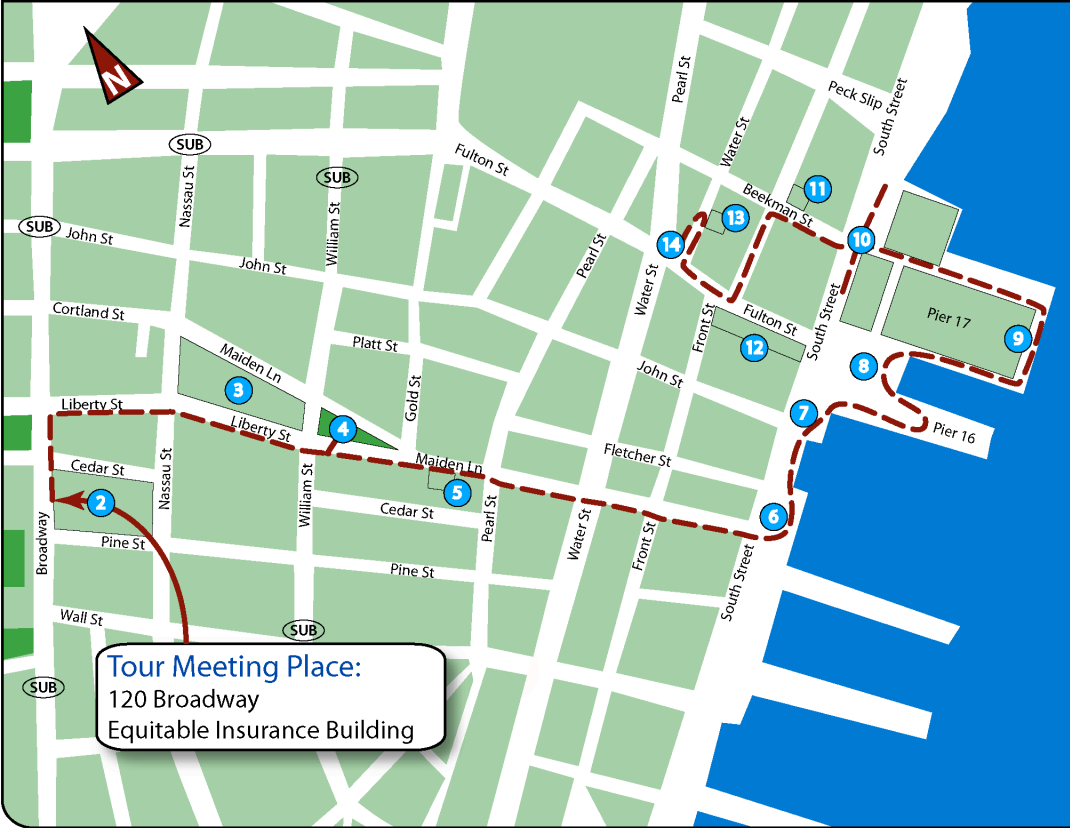

ROUTE MAP

TRACK AND SIGHT LISTING

- 1 Introduction
- 2 Equitable Insurance
- 3 Federal Reserve
- 4 Nevelson Plaza
- 5 90 Maiden Lane
- 6 South Street Seaport
- 7 Street of Ships
- 8 Piers 16 and 17
- 9 Brooklyn Bridge
- 10 Fulton Fish Market
- 11 Fulton Fish Waist
- 12 Schermerhorn Row
- 13 Bowne & Co. Stationers
- 14 Titanic Lighthouse
- 15 Conclusion

Tour Meeting Place:
120 Broadway
Equitable Insurance Building

Tour Time: 43 minutes Distance: 1.0 mi

(SUB) Denotes nearby Subway entrance