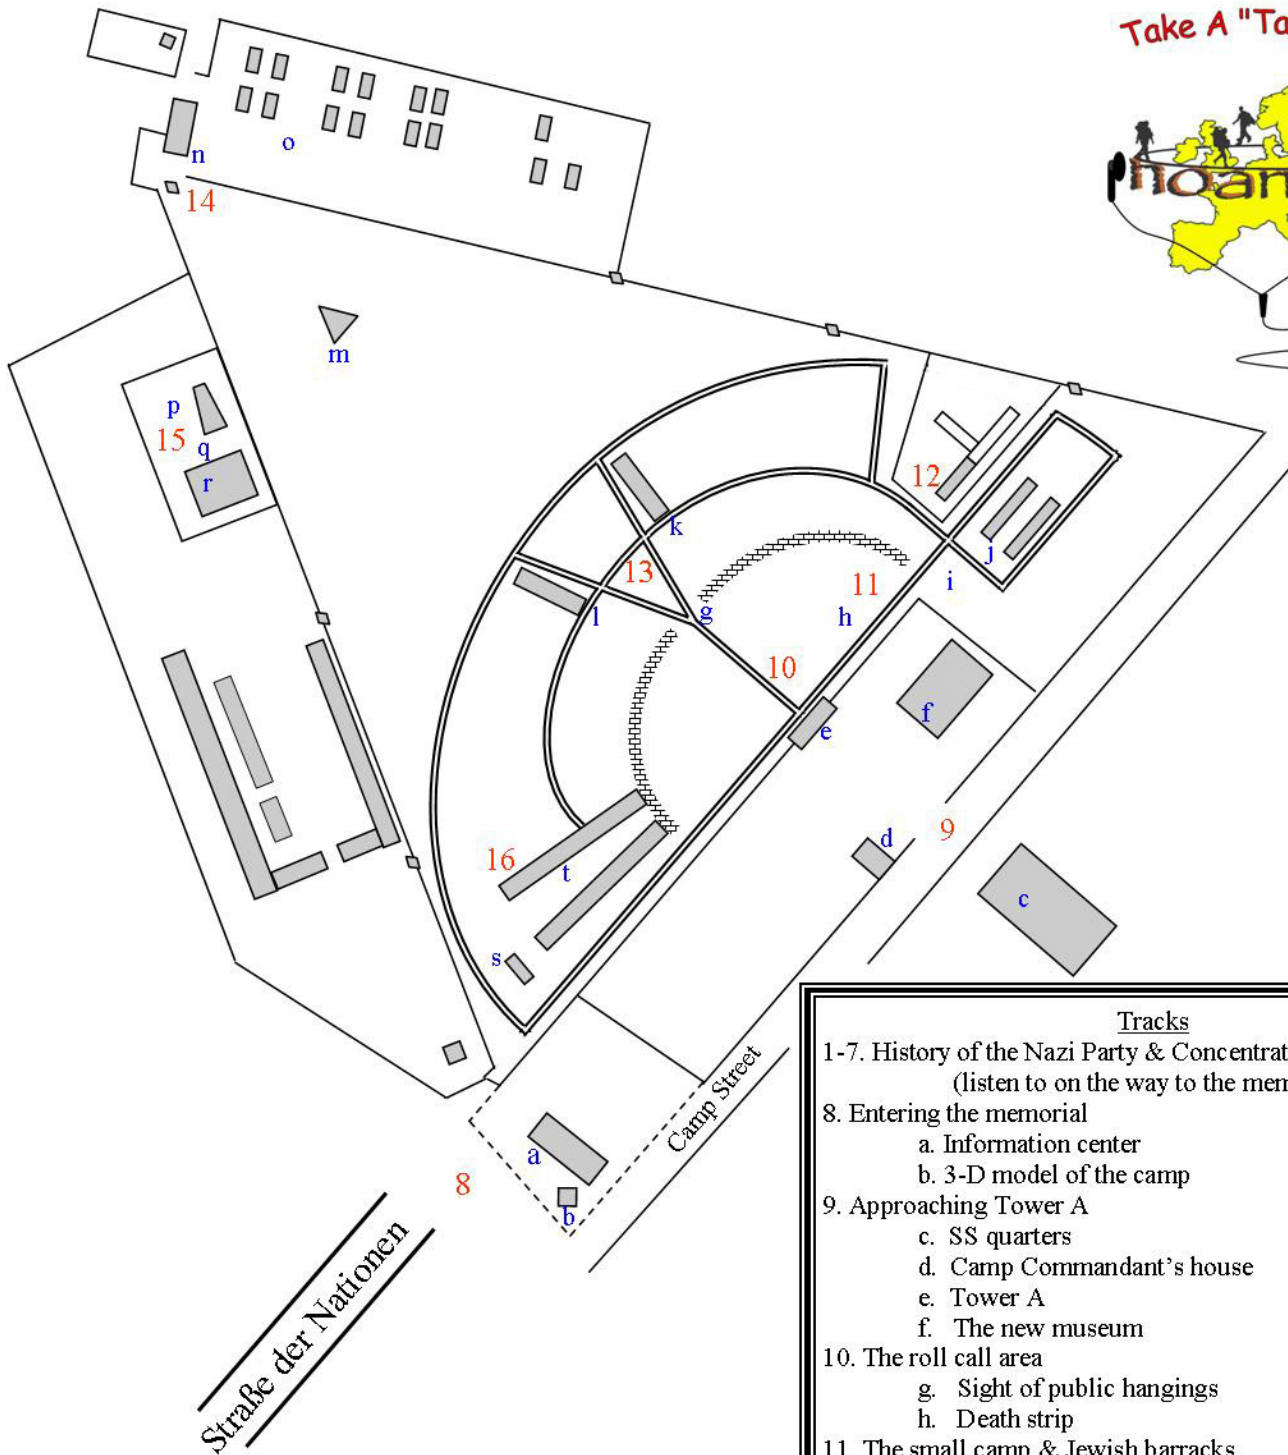

Take A "Talk About"

Sachsenhausen

Tracks

- 1-7. History of the Nazi Party & Concentration Camp System
(listen to on the way to the memorial)
8. Entering the memorial
 - a. Information center
 - b. 3-D model of the camp
9. Approaching Tower A
 - c. SS quarters
 - d. Camp Commandant's house
 - e. Tower A
 - f. The new museum
10. The roll call area
 - g. Sight of public hangings
 - h. Death strip
11. The small camp & Jewish barracks
 - i. Small camp
 - j. Barrack #38 & #39
12. The prison
13. The kitchen, laundry room & obelisk
 - k. Kitchen
 - l. Laundry room
 - m. Obelisk
14. The soviet special camp
 - n. Soviet special camp museum
 - o. Zone II barracks
15. The execution trench and crematorium
 - p. Execution trench
 - q. Memorial to those cremated
 - r. Station Z
16. The pathology lab and infirmary barracks
 - s. Pathology lab
 - t. Infirmary barracks