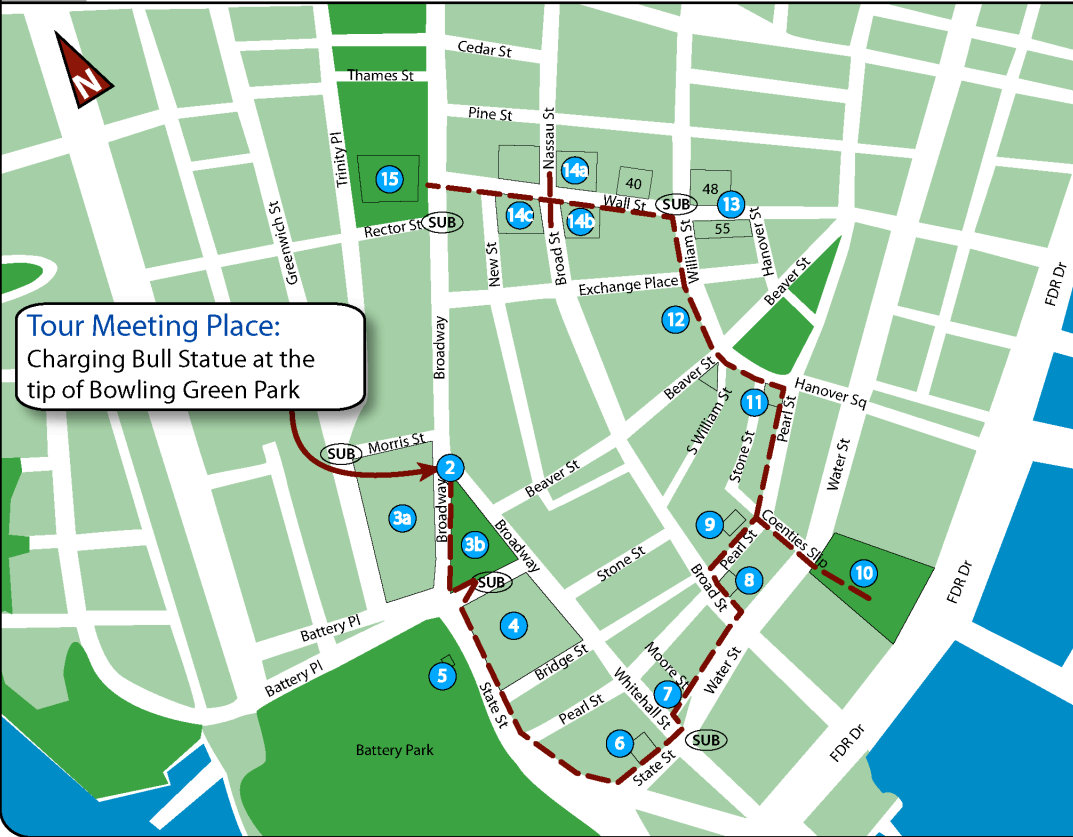

ROUTE MAP

TRACK AND SIGHT LISTING

Tour Meeting Place:
Charging Bull Statue at the
tip of Bowling Green Park

- 1 Introduction
- 2 Charging Bull
- 3 a - Steamship Row
b - Bowling Green
- 4 U.S. Customs House
- 5 IRT Control House
- 6 Shrine of Elizabeth Ann Seton
- 7 Water Street
- 8 Fraunces Tavern
- 9 NYC Unearthed
- 10 Vietnam Veterans Memorial
- 11 India House
- 12 Financial Sector History
- 13 Wall Street Buildings
- 14 a - Federal Hall
b - J.P. Morgan Building
c - NY Stock Exchange
- 15 Trinity Church
- 16 Conclusion

Tour Time: 49 minutes Distance: 1.0 mi

(SUB) Denotes nearby Subway entrance