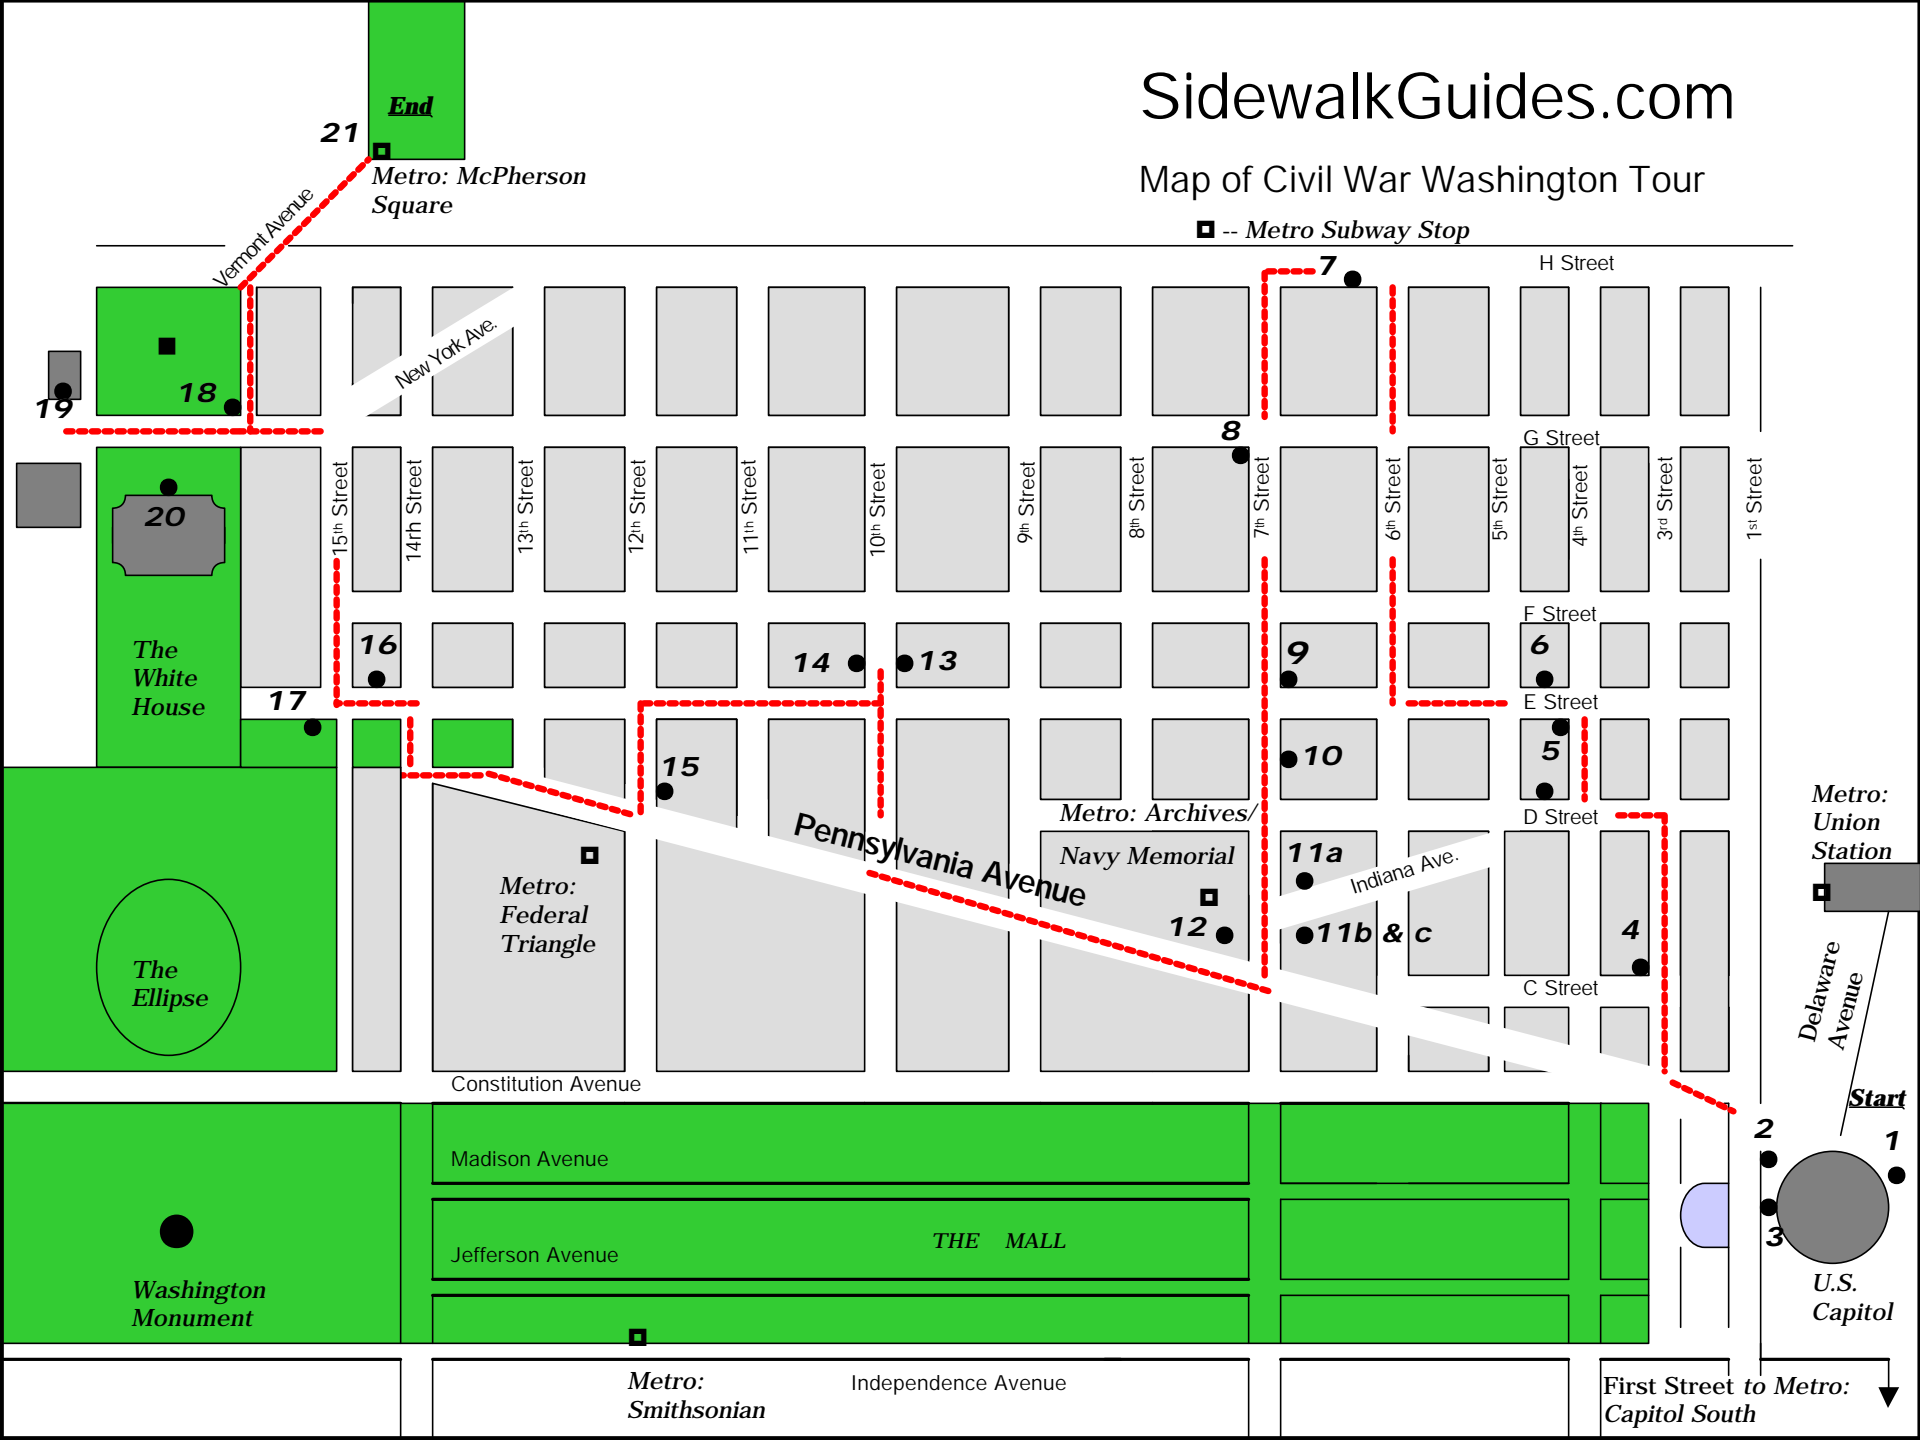

## Map of Civil War Washington Tour

■ -- Metro Subway Stop

Metro: Union Station

Delaware Avenue

Start

U.S. Capitol

Metro: Smithsonian

Independence Avenue

First Street to Metro: Capitol South

End

Metro: McPherson Square

The White House

The Ellipse

Washington Monument

THE MALL

Metro: Archives/  
Navy Memorial

Metro: Federal Triangle

Constitution Avenue

Madison Avenue

Jefferson Avenue

Vermont Avenue

New York Ave.

Pennsylvania Avenue

Indiana Ave.

5th Street

4th Street

3rd Street

1st Street