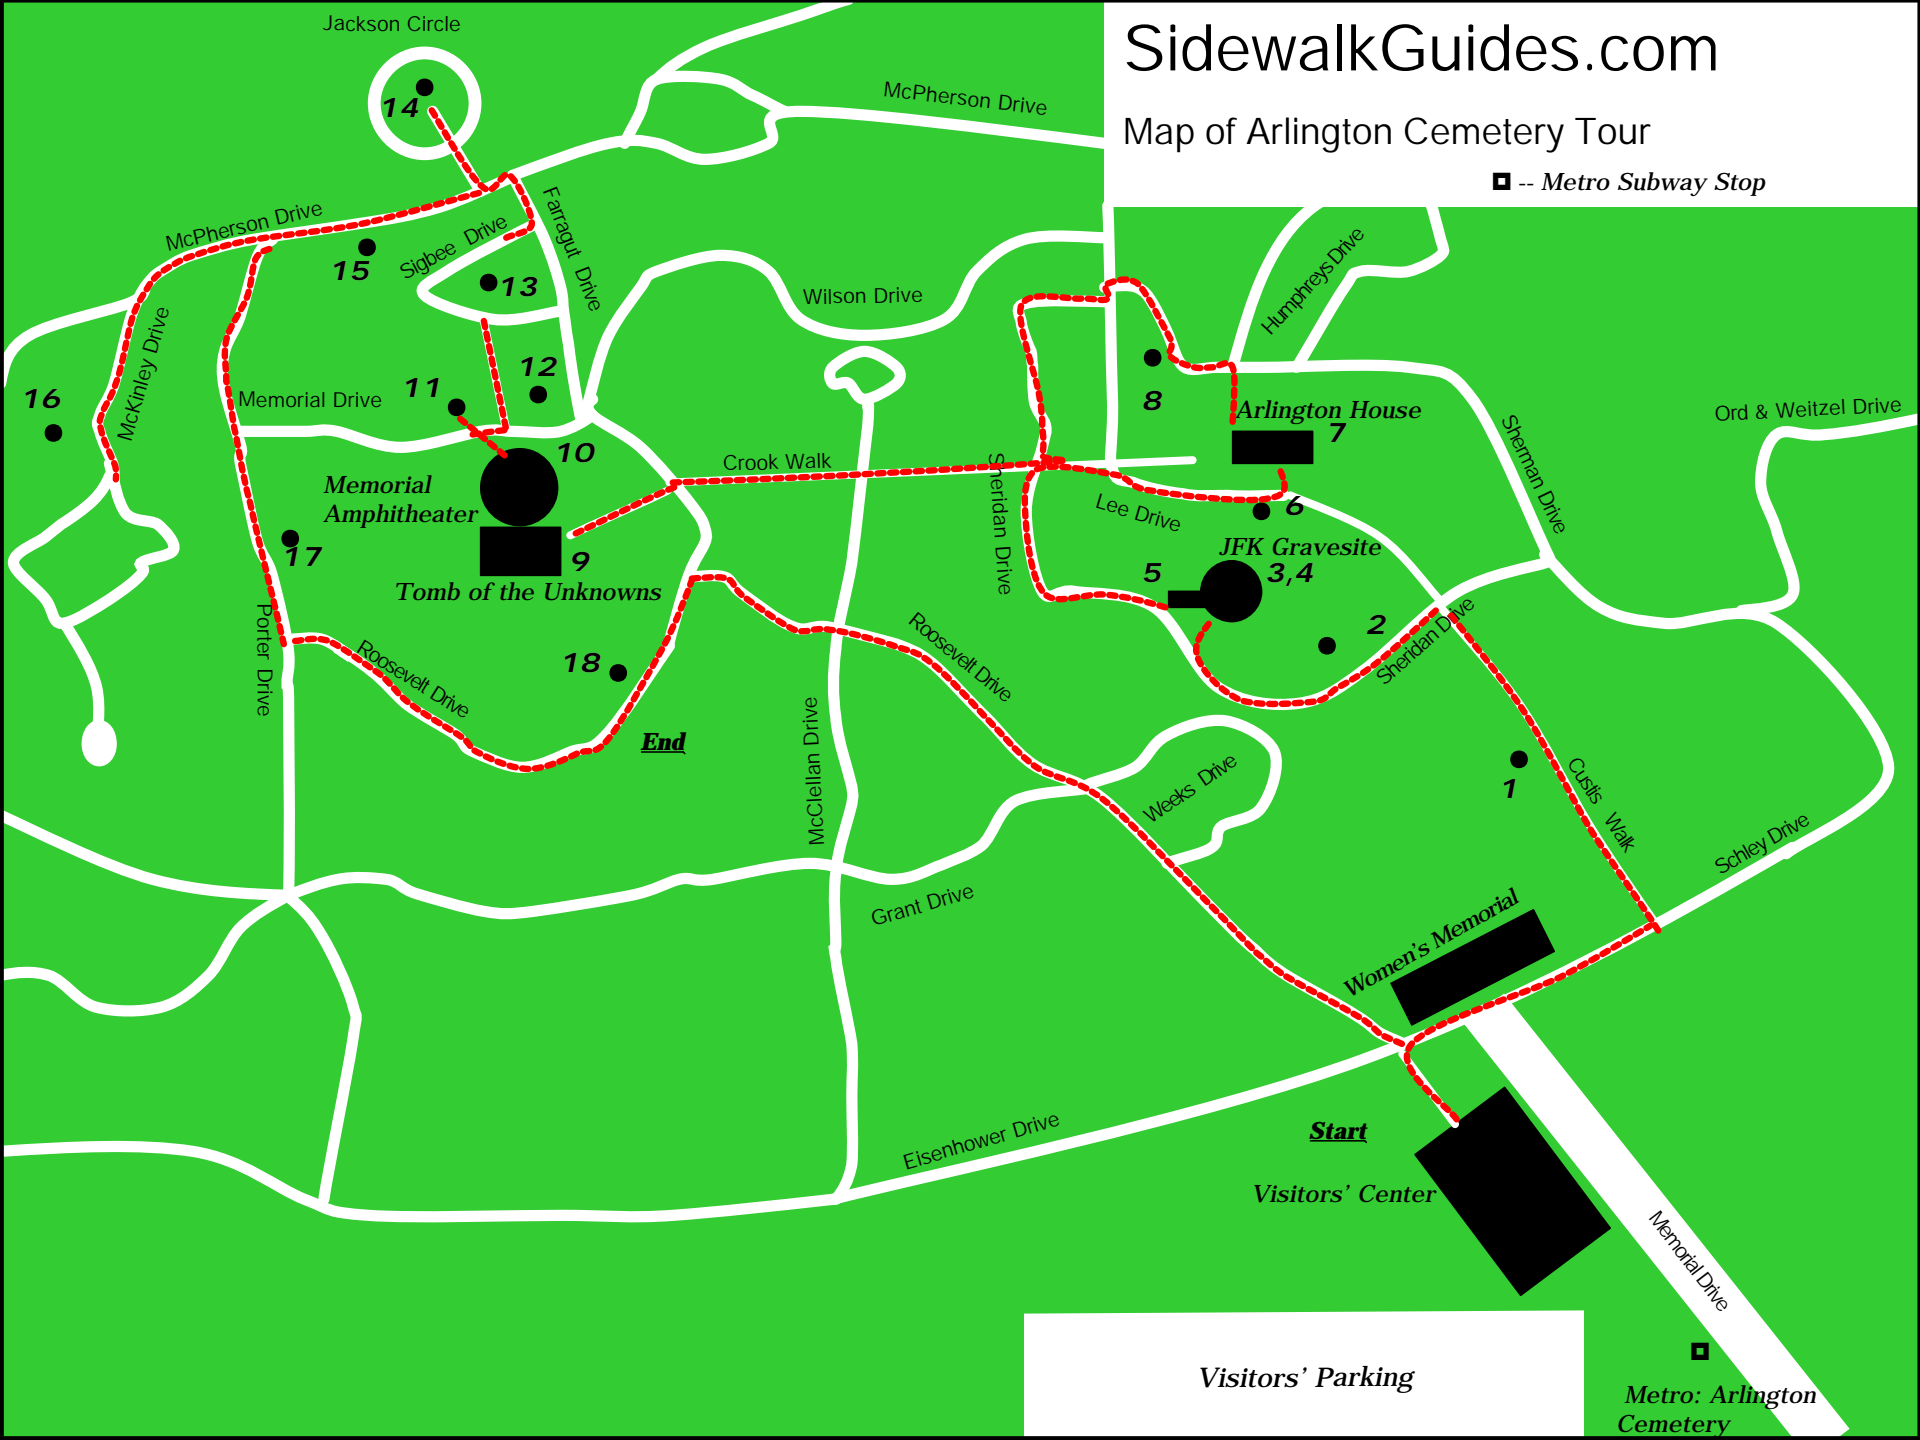

## Map of Arlington Cemetery Tour

■ -- Metro Subway Stop

Jackson Circle

McPherson Drive

McPherson Drive

McKinley Drive

Memorial Drive

Porter Drive

Roosevelt Drive

Wilson Drive

Crook Walk

McClellan Drive

Grant Drive

Eisenhower Drive

Farragut Drive

Sigbee Drive

Wilson Drive

Crook Walk

Roosevelt Drive

Weeks Drive

Humphreys Drive

Sheridan Drive

Lee Drive

Sheridan Drive

Sherman Drive

Custis Walk

Ord & Weitzel Drive

Schley Drive