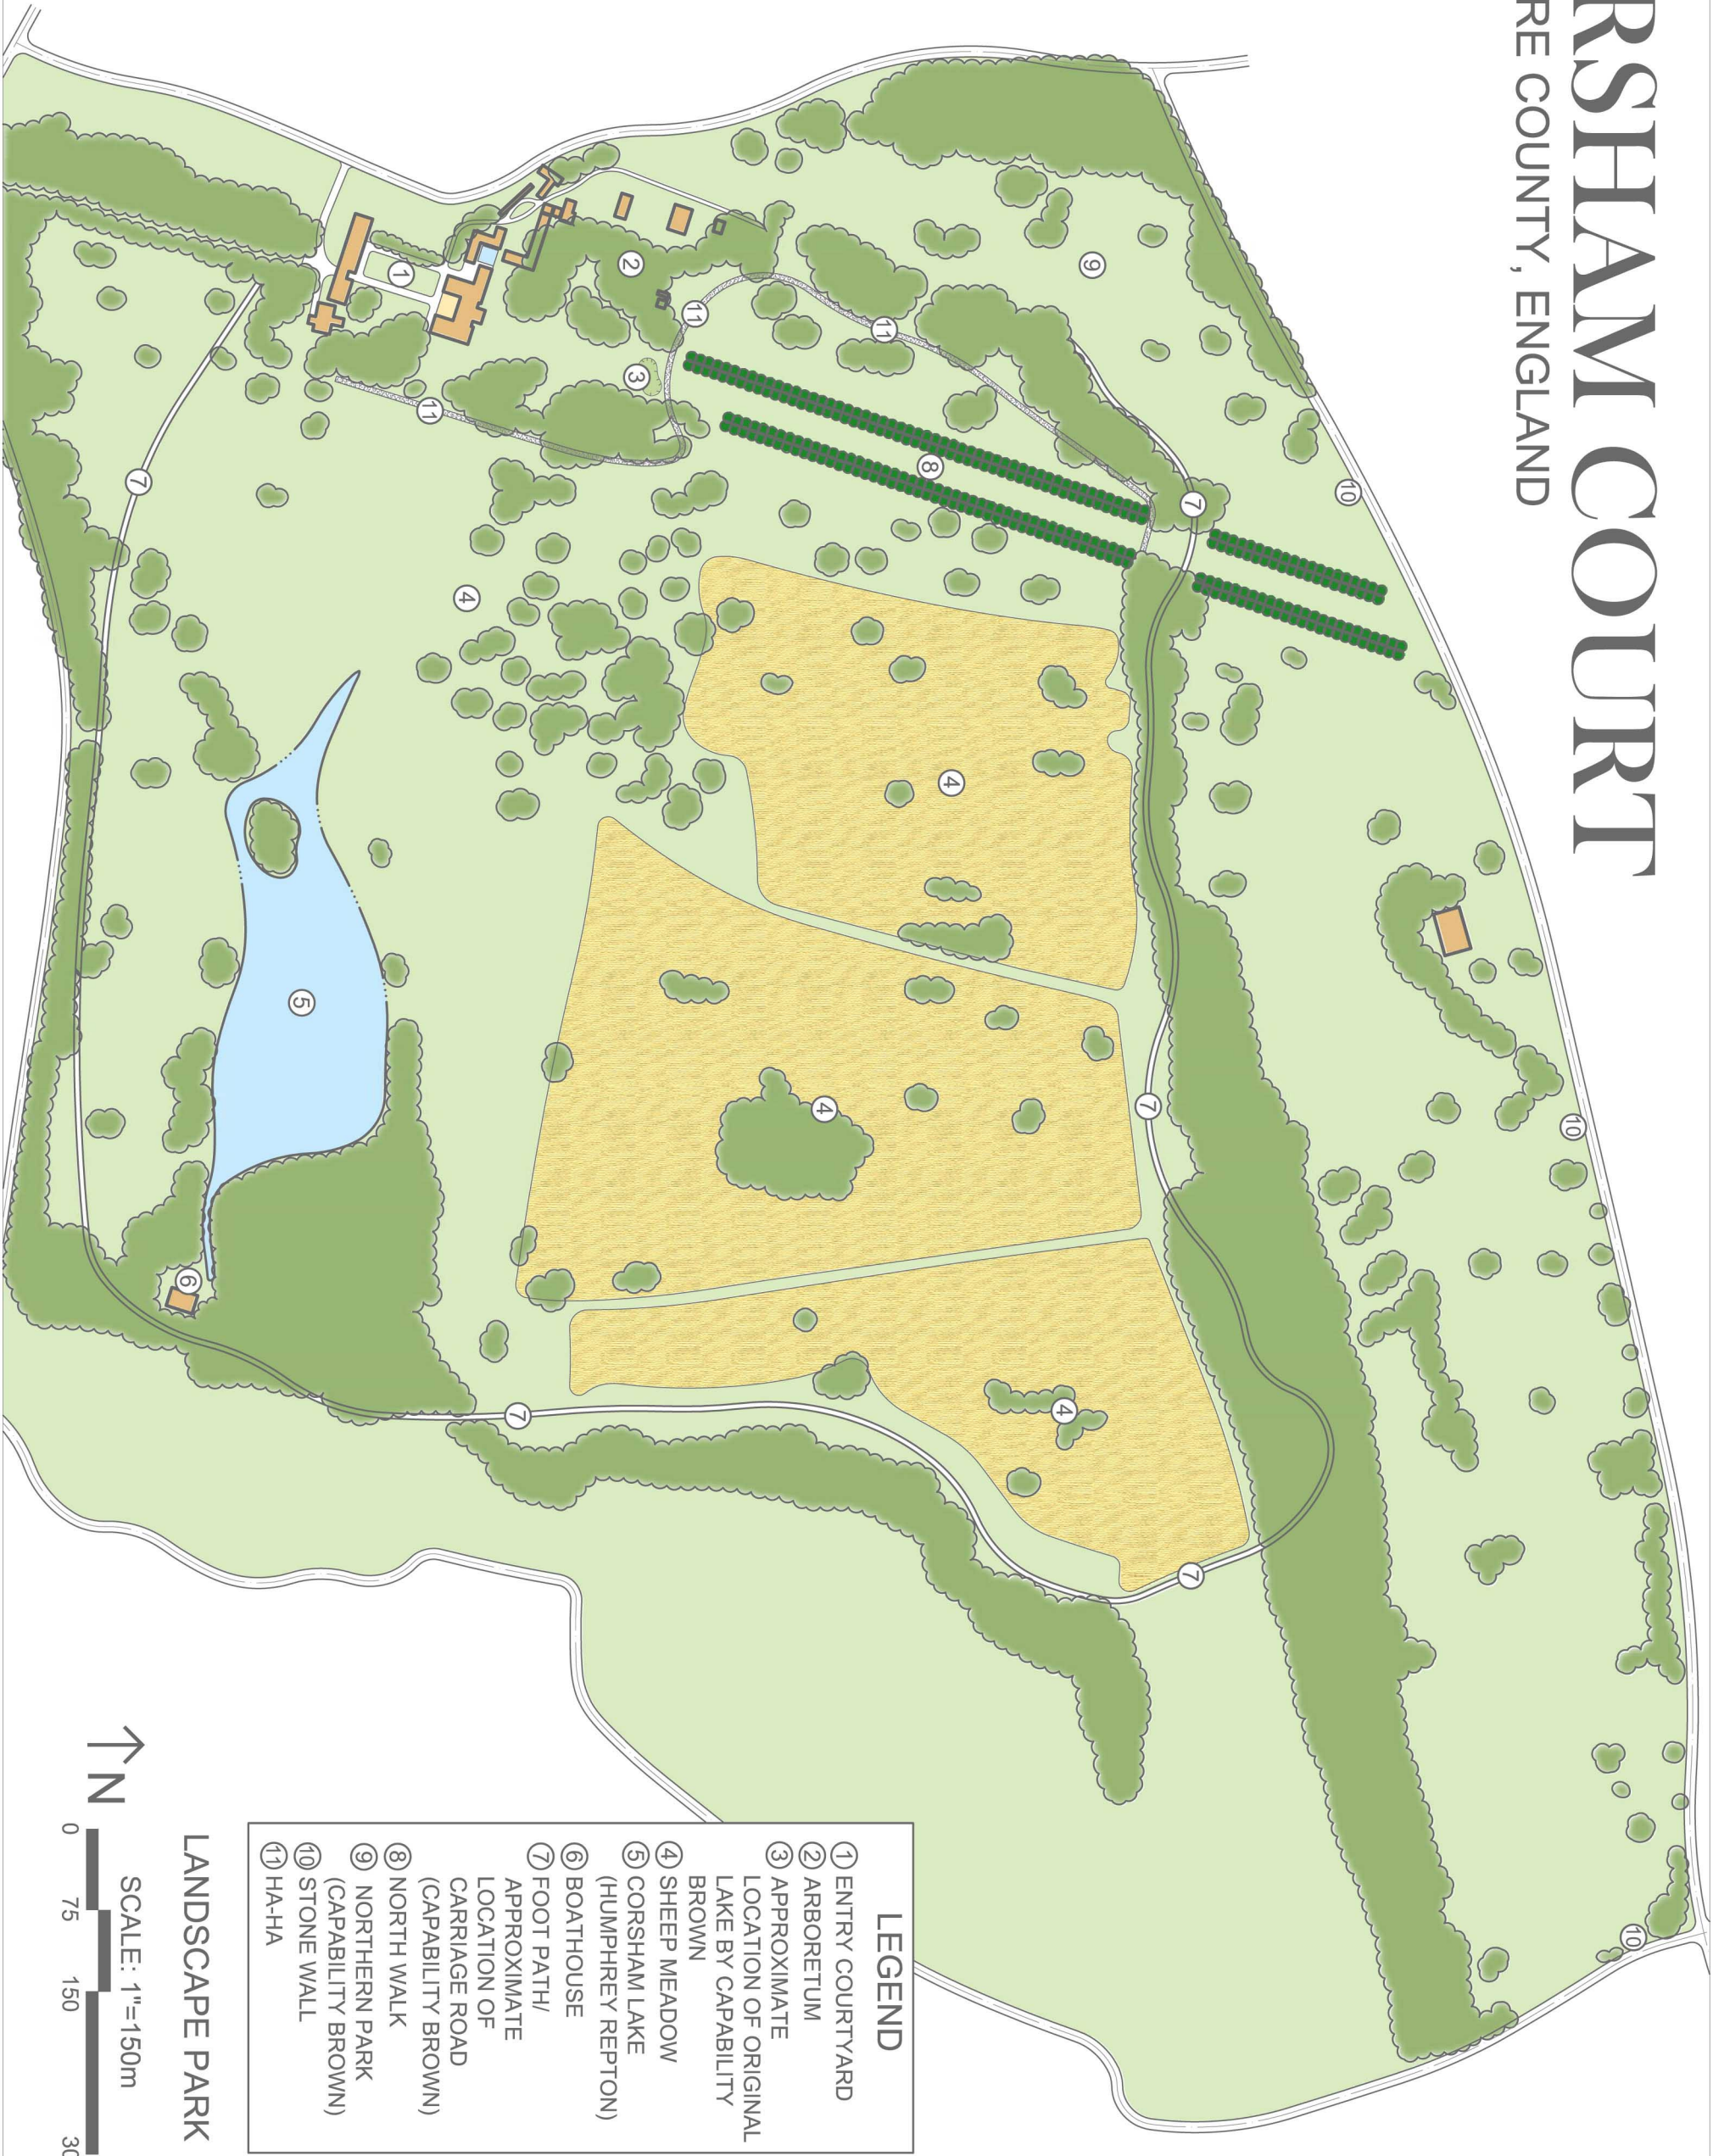

# CORSHAM COURT

WILTSHIRE COUNTY, ENGLAND

- LEGEND**
- ① ENTRY COURTYARD
  - ② ARBORETUM
  - ③ APPROXIMATE LOCATION OF ORIGINAL LAKE BY CAPABILITY BROWN
  - ④ SHEEP MEADOW
  - ⑤ CORSHAM LAKE (HUMPHREY REPTON)
  - ⑥ BOATHOUSE
  - ⑦ FOOT PATH/ APPROXIMATE LOCATION OF CARRIAGE ROAD (CAPABILITY BROWN)
  - ⑧ NORTH WALK
  - ⑨ NORTHERN PARK (CAPABILITY BROWN)
  - ⑩ STONE WALL
  - ⑪ HA-HA

LANDSCAPE PARK